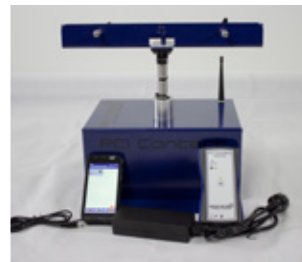

PCI Contact

Rotary target holder for shooting exercise

PCI Contact is a rotary target holder (hostile / eclipsed / non-hostile) for short distance shooting range training.

Powered by smartphone or tablet (android application) it is easy to use and allows the setting of target appearance times, the choice of positions, playing scenarios and the counting of impacts.

PEDAGOGICAL ASSETS

- AIRSOFT compatible.
- Offers several faces for shooting.
- Impose analysis and responsiveness to the shooter.
- Feedback on Android app.

OPERATIONAL ASSETS

Light shooting stand equipment.

Easy implementation.

Intuitive android application.

Characteristics

- ⊙ Dimensions (HxLxW) mm : 452 x 410 x 320
- ⊙ Weight ≈ 8kg
- ⊙ Protection : IP50
- ⊙ Positions: hostile/eclipsed/non-hostile
- ⊙ Sensitivity can be adjusted for different calibres
- ⊙ X-hit : Management of the number of impacts required to "treat" a target
- ⊙ Range up to 50m
- ⊙ Mains power supply
- ⊙ Use temperature -10°/+50°
- ⊙ Movement time ≤ 0,4s
- ⊙ Distinction between impacts on different sides
- ⊙ Managed by an Android App
- ⊙ Modes : automatic/remote controlled.