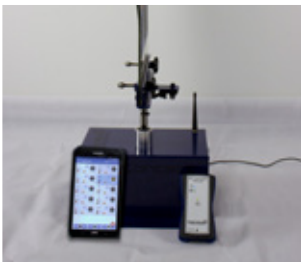

PCI Contact

Rotary target holder for shooting exercise

PCI Contact is a rotary target holder (hostile / eclipsed / non-hostile) for short distance shooting range training.

Powered by smartphone or tablet (android application) it is easy to use and allows the setting of target appearance times, the choice of positions, playing scenarios and the counting of impacts.

PEDAGOGICAL ASSETS

- AIRSOFT compatible.
- Offers several faces for shooting.
- Impose analysis and responsiveness to the shooter.
- Feedback on Android app.

OPERATIONAL ASSETS

Light shooting stand equipment.

Easy implementation.

Intuitive android application.

Characteristics

- ⊙ Dimensions (HxLxW) mm : 452 x 410 x 320
- ⊙ Weight ≈ 8kg
- ⊙ Protection : IP50
- ⊙ Positions: hostile/eclipsed/non-hostile
- ⊙ Sensitivity can be adjusted for different calibres
- ⊙ X-hit : Management of the number of impacts required to "treat" a target
- ⊙ Range up to 50m
- ⊙ Mains power supply
- ⊙ Use temperature -10°/+50°
- ⊙ Movement time ≤ 0,4s
- ⊙ Distinction between impacts on different sides
- ⊙ Managed by an Android App
- ⊙ Modes : automatic/remote controlled.